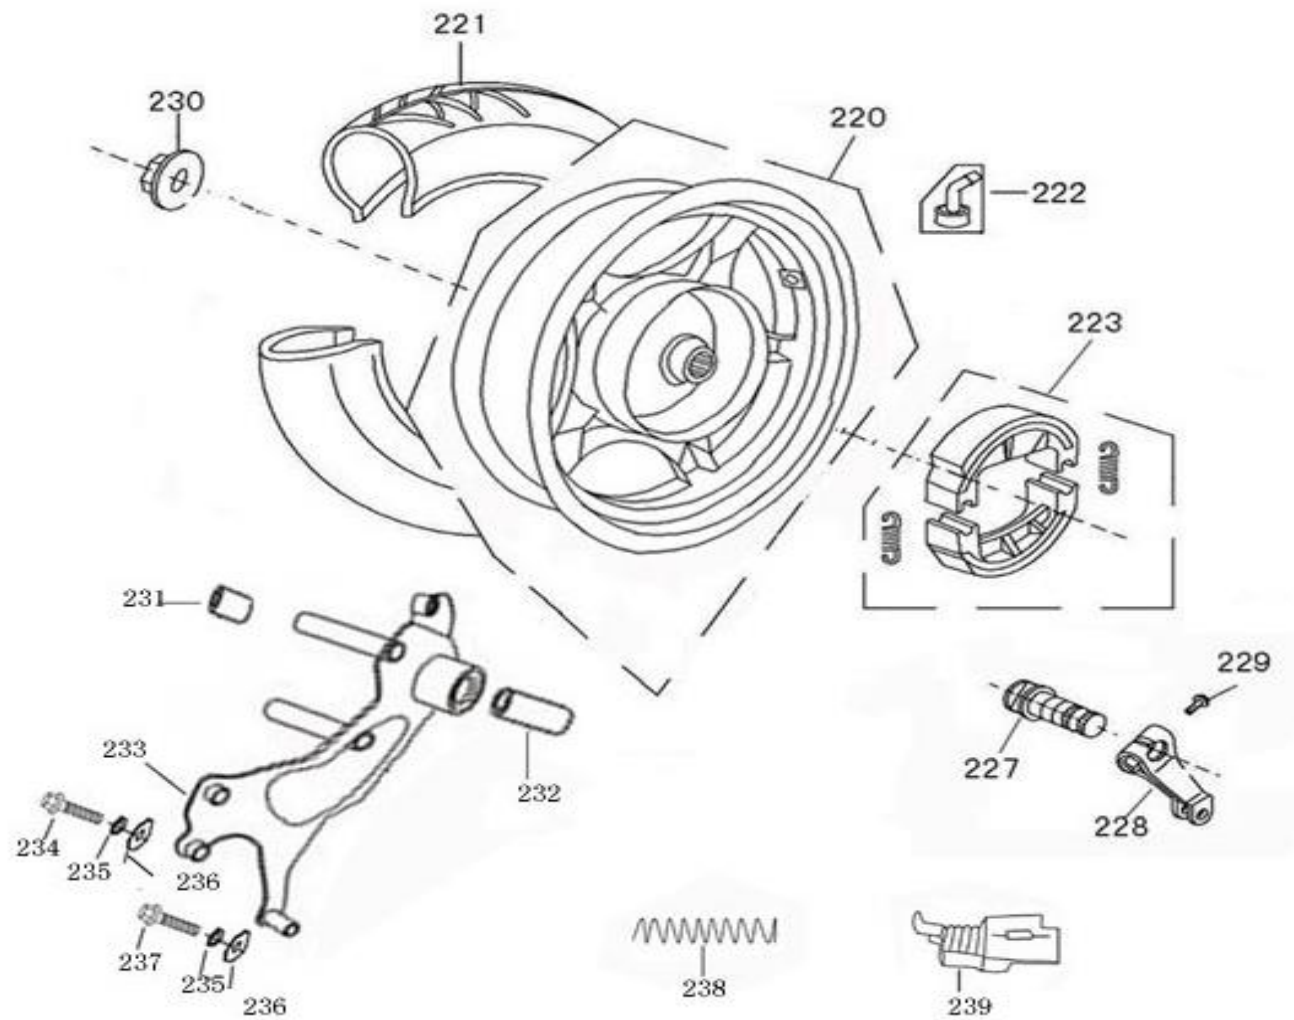

G

ZN125T-22(E-mark) 零部件图册 F08

ZN125T-22(E-mark) 零部件图册 F08

页码	区 分					部品编号	部品名称(英)
	主	附	细	细	细		
F08	220					42600-B08-9505	WHEEL COMP RR CAST MT2.50*J12
F08	221					44710-F8-9000-B	TIRE ASSY(120/70-12)
F08	222					42753-F8-9000-B	VALVE(PVR-70)&CAP(E)
F08	223					4312A-B08-E000	SHOE SET BRAKE
F08		~				43120-B08-E000	SHOE COMP RR BRK
F08		~				45133-B08-9000	SPRING BRAKE SHOE
F08	227					43141-DGW-9000	CAM RR BRK
F08	228					43410-DGW-9000	ARM COMP RR BRAKE
F08	229					92401-06032-03	BOLT FLANGE 6*32
F08	230					95501-16000-03	NUT U 16MM (G)
F08	231					42312-B08-9000	COLLAR REAR HUB SIDE
F08	232					42313-B08-9000	COLLAR REAR HUB SIDE
F08	233					43210-AAR8-9000	CALIPER ASSY STAY
F08	234					92201-08040-03	BOLT FLANGER 8*40
F08	235					95901-08000-03	SPG WASHER 8MM
F08	236					95801-08000-03	WASHER 8MM
F08	237					92201-08050-03	BOLT FLANGER 8*50
F08	238					43142-DGW-9000	RETURN SPG
F08	239					43143-DGW-9000	PREVENT DUST COVER