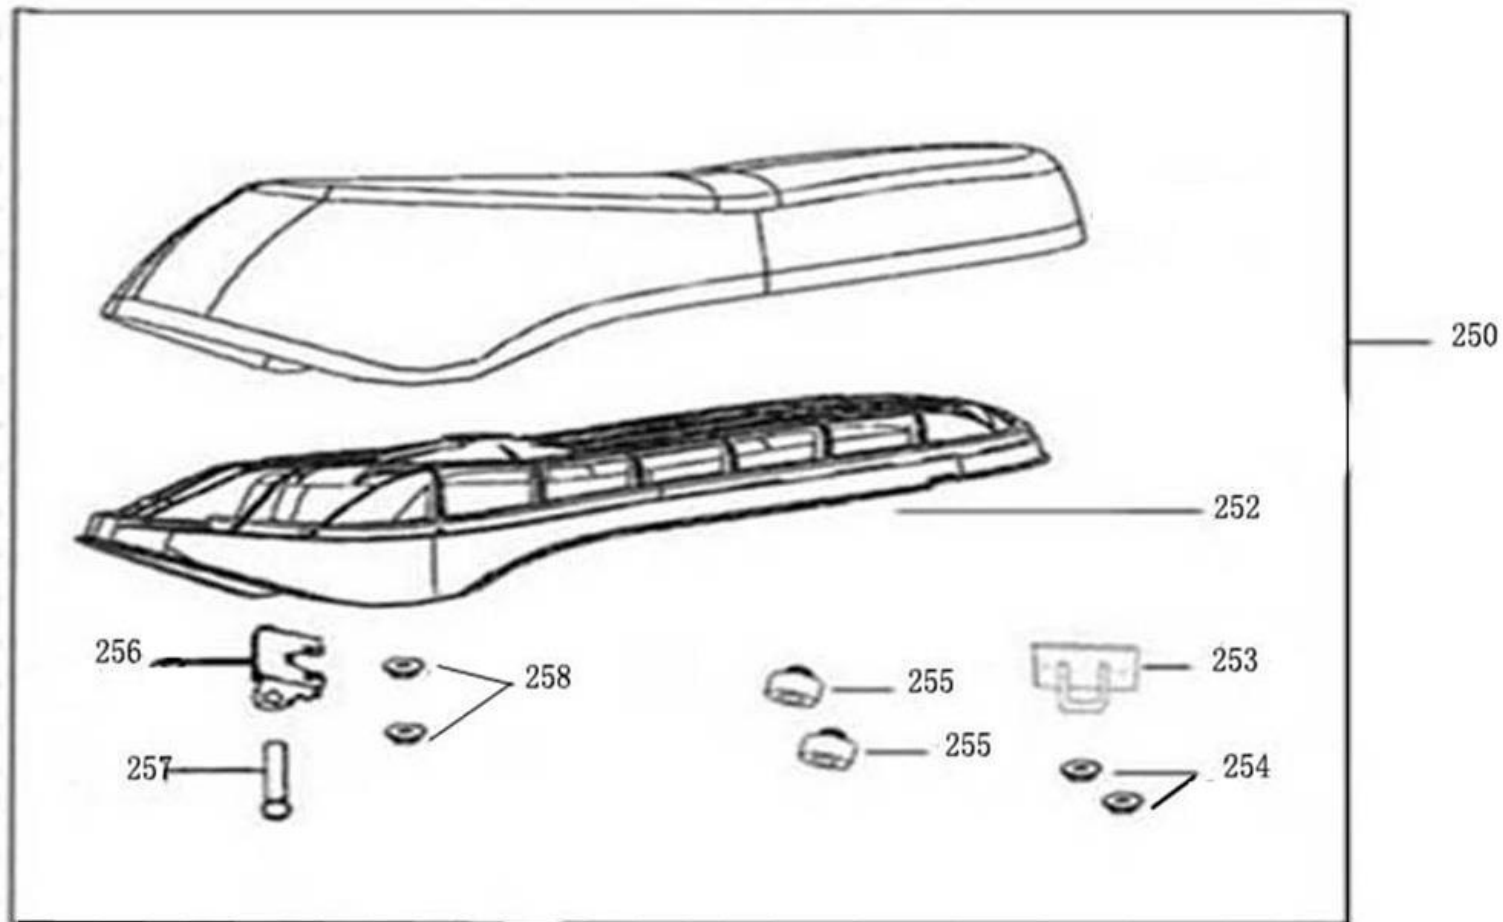

ZN125T-22(E-mark) 零部件图册 F08

页码	区 分					部品编号	部品名称(英)
	主	附	细	细	细		
F08	220					42600-B08-9505	WHEEL COMP RR CAST MT2.50*J12
F08	221					44710-F8-9000-B	TIRE ASSY(120/70-12)
F08	222					42753-F8-9000-B	VALVE(PVR-70)&CAP(E)
F08	223					4312A-B08-E000	SHOE SET BRAKE
F08		~				43120-B08-E000	SHOE COMP RR BRK
F08		~				45133-B08-9000	SPRING BRAKE SHOE
F08	227					43141-DGW-9000	CAM RR BRK
F08	228					43410-DGW-9000	ARM COMP RR BRAKE
F08	229					92401-06032-03	BOLT FLANGE 6*32
F08	230					95501-16000-03	NUT U 16MM (G)
F08	231					42312-B08-9000	COLLAR REAR HUB SIDE
F08	232					42313-B08-9000	COLLAR REAR HUB SIDE
F08	233					43210-AAR8-9000	CALIPER ASSY STAY
F08	234					92201-08040-03	BOLT FLANGER 8*40
F08	235					95901-08000-03	SPG WASHER 8MM
F08	236					95801-08000-03	WASHER 8MM
F08	237					92201-08050-03	BOLT FLANGER 8*50
F08	238					43142-DGW-9000	RETURN SPG
F08	239					43143-DGW-9000	PREVENT DUST COVER

F
F
F
G

G
G
H
H
G
G
H
H
H
G
C

ZN125T-22(E-mark) 零部件图册 F09